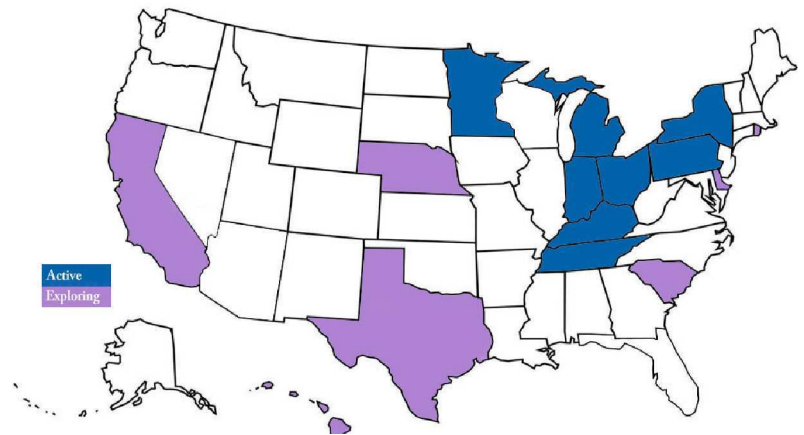

Employee Utilization

Supportive Employment Transforms Companies

16%

2023 ANNUAL REPORT

KENTUCKY ERN®

Brittany Kegley
 Kentucky ERN Lead
 Email: brittany@ernsuccesscoach.com
 Phone: 606-548-4058

EMPLOYER MEMBERS

May 2024 States & Counties

- 8 Ohio ERNs:** Allen, Ashland, Auglaize, Butler, Crawford, Cuyahoga, Defiance, Erie, Fulton, Hamilton, Hancock, Hardin, Henry, Huron, Lorain, Lucas, Marion, Mercer, Montgomery, Morrow, Ottawa, Paulding, Putnam, Richland, Ross, Sandusky, Seneca, Shelby, Van Wert, Williams, Wood, Wyandot
- 6 Michigan ERNs:** Calhoun, Kalamazoo, Kent, Muskegon, Oceana, Ottawa, St Joseph
- 5 Kentucky ERNs:** Anderson, Hardin, Lee, Montgomery, Morgan and Wolfe
- 2 New York ERNs:** Albany, Columbia, Fulton, Montgomery, Ontario, Rensselaer, Saratoga, Schenectady
- 1 Tennessee ERN:** Shelby
- 1 Indiana ERN:** Johnson
- 1 Minnesota ERN:** Southwest region
- 1 Pennsylvania ERN:** Lancaster
- Exploring or Under Development:** CA DE, HI, IN, KY, MA, MI, NY, OH, PA, SC, TX